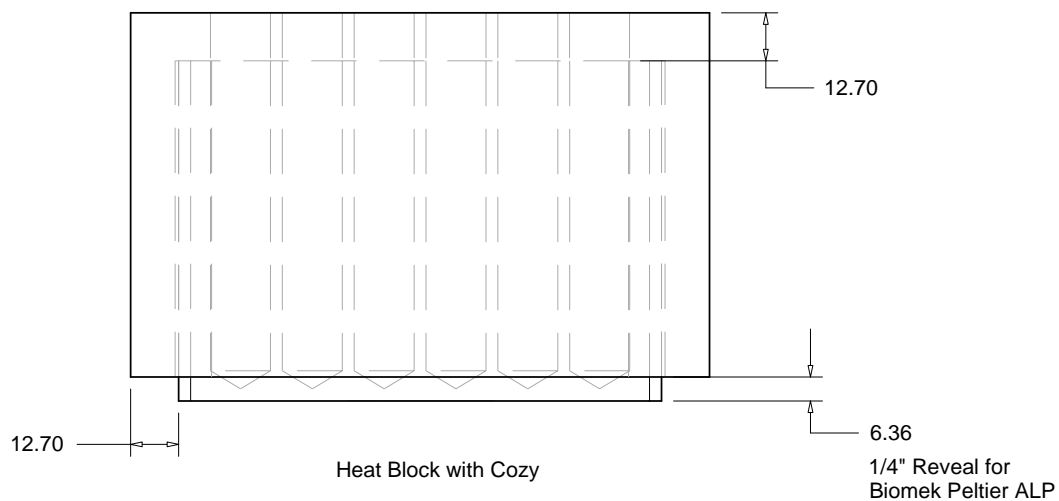

Heat Block with KIMAX<sup>®</sup> Culture Tube 16x100, 12 ml

<b>PROPRIETARY AND CONFIDENTIAL</b>  THE INFORMATION CONTAINED IN THIS DRAWING IS THE SOLE PROPERTY OF ALPAQUA ENGINEERING, LLC AND/OR ITS SUCCESSORS ("OWNERS"). ANY RE-PRODUCTION IN PART OR AS A WHOLE WITHOUT THE WRITTEN PERMISSION OF THE OWNERS IS PROHIBITED.	REV.	DATE	NAME	<b>ALPAQUA ENGINEERING, LLC</b> TITLE: <b>Heat Block</b>		
		012712	OS			SUBASM:
	COMMENTS:			SIZE: <b>A</b>	DWG. NO.:	<b>A000201-WS</b>
				SCALE: <b>1:2</b>	SHEET: <b>1 of 1</b>	