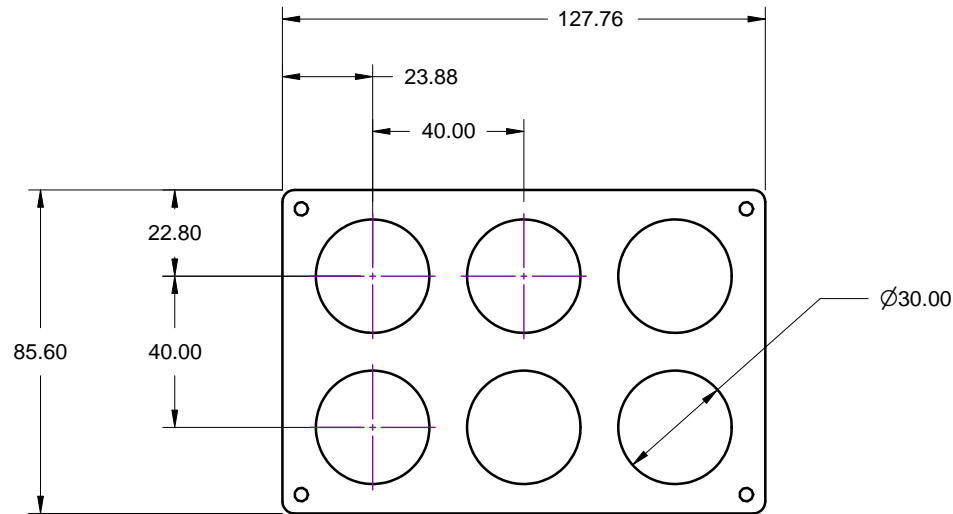

## A000290 Tube Rack for 50 ml Centrifuge Tubes

<b>PROPRIETARY AND CONFIDENTIAL</b>  THE INFORMATION CONTAINED IN THIS DRAWING IS THE SOLE PROPERTY OF ALPAQUA ENGINEERING, LLC AND/OR ITS SUCCESSORS ("OWNERS"). ANY REPRODUCTION IN PART OR AS A WHOLE WITHOUT THE WRITTEN PERMISSION OF THE OWNERS IS PROHIBITED.	REV.	DATE	NAME	ALPAQUA ENGINEERING, LLC	
		012812	OS	TITLE: <b>Tube Rack 50 ml</b>	
				SUBASM:	
	COMMENTS:			SIZE: <b>A</b>	DWG. NO.: <b>A000290-WS</b>
				SCALE: <b>1:2</b>	SHEET: <b>1 of 1</b>