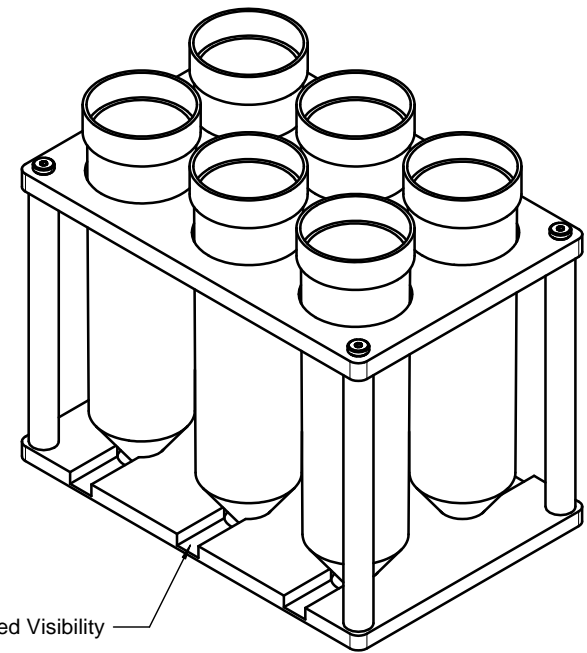

## A000290 Tube Rack for 50 ml Centrifuge Tubes

<b>PROPRIETARY AND CONFIDENTIAL</b>  THE INFORMATION CONTAINED IN THIS DRAWING IS THE SOLE PROPERTY OF ALPAQUA ENGINEERING, LLC AND/OR ITS SUCCESSORS ("OWNERS"). ANY REPRODUCTION IN PART OR AS A WHOLE WITHOUT THE WRITTEN PERMISSION OF THE OWNERS IS PROHIBITED.	REV.	DATE	NAME	ALPAQUA ENGINEERING, LLC	
		012812	OS	TITLE: <b>Tube Rack 50 ml</b>	
				SUBASM:	
	COMMENTS:			SIZE: <b>A</b>	DWG. NO.: <b>A000290-WS</b>
				SCALE: <b>1:2</b>	SHEET: <b>1 of 1</b>