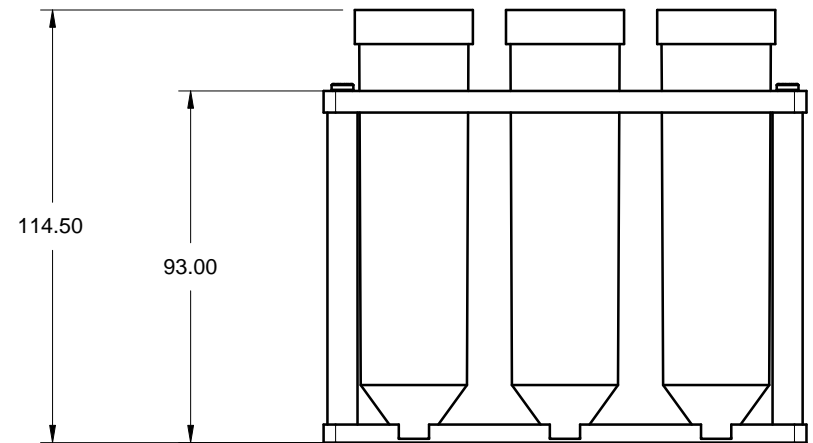

## A000290 Tube Rack for 50 ml Centrifuge Tubes

<b>PROPRIETARY AND CONFIDENTIAL</b>  THE INFORMATION CONTAINED IN THIS DRAWING IS THE SOLE PROPERTY OF ALPAQUA ENGINEERING, LLC AND/OR ITS SUCCESSORS ("OWNERS"). ANY REPRODUCTION IN PART OR AS A WHOLE WITHOUT THE WRITTEN PERMISSION OF THE OWNERS IS PROHIBITED.	REV.	DATE	NAME	ALPAQUA ENGINEERING, LLC	
		012812	OS	TITLE: <b>Tube Rack 50 ml</b>	
				SUBASM:	
	COMMENTS:			SIZE: <b>A</b>	DWG. NO.: <b>A000290-WS</b>
				SCALE: <b>1:2</b>	SHEET: <b>1 of 1</b>