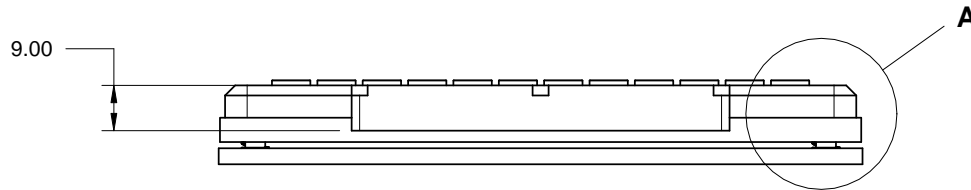

A001219 96R Ring Magnet Plate A001322 96S Super Magnet Plate

Detail A

PROPRIETARY AND CONFIDENTIAL			REV.	DATE	NAME	ALPAQUA ENGINEERING, LLC	
THE INFORMATION CONTAINED IN THIS DRAWING IS THE SOLE PROPERTY OF ALPAQUA ENGINEERING, LLC AND/OR ITS SUCCESSORS ("OWNERS"). ANY REPRODUCTION IN PART OR AS A WHOLE WITHOUT THE WRITTEN PERMISSION OF THE OWNERS IS PROHIBITED.				012812	OS	TITLE: 96R/96S Magnet Plate	
			SUBASM:				
			COMMENTS:	SIZE: A DWG. NO.: A001219-A001322-WS			
		SCALE: 2:3	SHEET: 1 of 1				