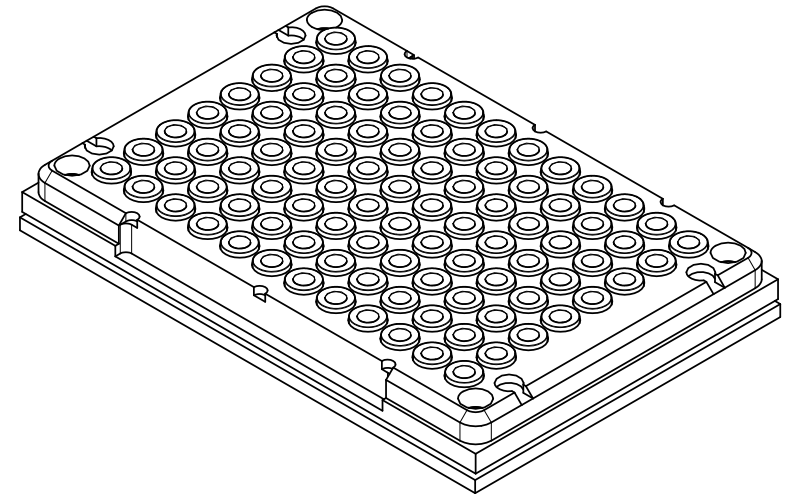

A001219 96R Ring Magnet Plate A001322 96S Super Magnet Plate

Detail A

PROPRIETARY AND CONFIDENTIAL			REV.	DATE	NAME	ALPAQUA ENGINEERING, LLC	
THE INFORMATION CONTAINED IN THIS DRAWING IS THE SOLE PROPERTY OF ALPAQUA ENGINEERING, LLC AND/OR ITS SUCCESSORS ("OWNERS"). ANY REPRODUCTION IN PART OR AS A WHOLE WITHOUT THE WRITTEN PERMISSION OF THE OWNERS IS PROHIBITED.				012812	OS	TITLE: 96R/96S Magnet Plate	
			SUBASM:				
			COMMENTS:	SIZE: A DWG. NO.: A001219-A001322-WS			
		SCALE: 2:3	SHEET: 1 of 1				