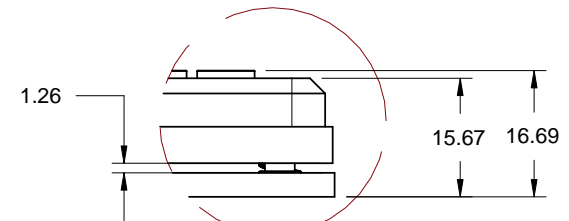

A001219 96R Ring Magnet Plate A001322 96S Super Magnet Plate

Detail A

PROPRIETARY AND CONFIDENTIAL			REV.	DATE	NAME	ALPAQUA ENGINEERING, LLC	
THE INFORMATION CONTAINED IN THIS DRAWING IS THE SOLE PROPERTY OF ALPAQUA ENGINEERING, LLC AND/OR ITS SUCCESSORS ("OWNERS"). ANY REPRODUCTION IN PART OR AS A WHOLE WITHOUT THE WRITTEN PERMISSION OF THE OWNERS IS PROHIBITED.				012812	OS	TITLE: 96R/96S Magnet Plate	
			SUBASM:				
			COMMENTS:	SIZE: A DWG. NO.: A001219-A001322-WS			
		SCALE: 2:3	SHEET: 1 of 1				