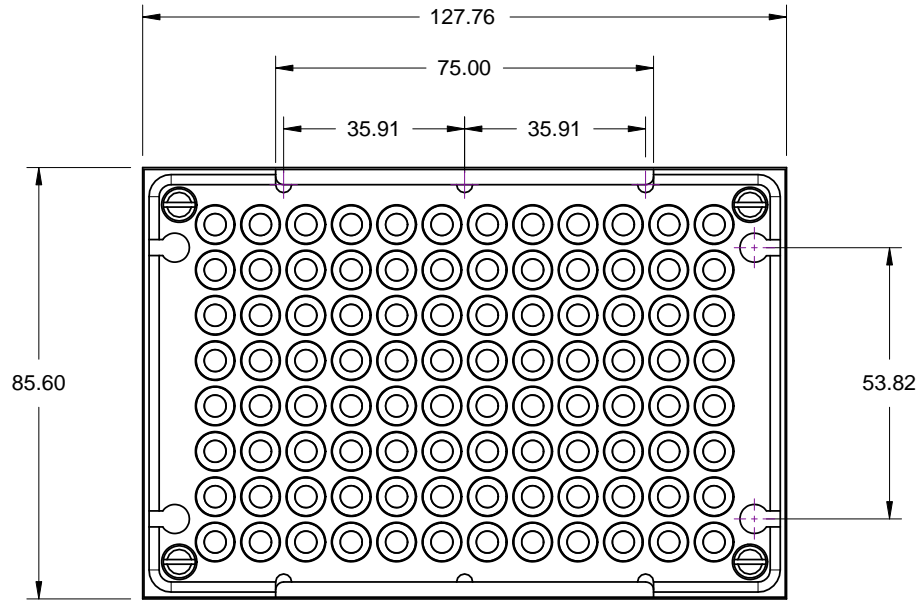

A001219 96R Ring Magnet Plate A001322 96S Super Magnet Plate

Detail A

PROPRIETARY AND CONFIDENTIAL			REV.	DATE	NAME	ALPAQUA ENGINEERING, LLC	
THE INFORMATION CONTAINED IN THIS DRAWING IS THE SOLE PROPERTY OF ALPAQUA ENGINEERING, LLC AND/OR ITS SUCCESSORS ("OWNERS"). ANY REPRODUCTION IN PART OR AS A WHOLE WITHOUT THE WRITTEN PERMISSION OF THE OWNERS IS PROHIBITED.				012812	OS	TITLE: 96R/96S Magnet Plate	
			SUBASM:				
			COMMENTS:	SIZE: A DWG. NO.: A001219-A001322-WS			
		SCALE: 2:3	SHEET: 1 of 1				