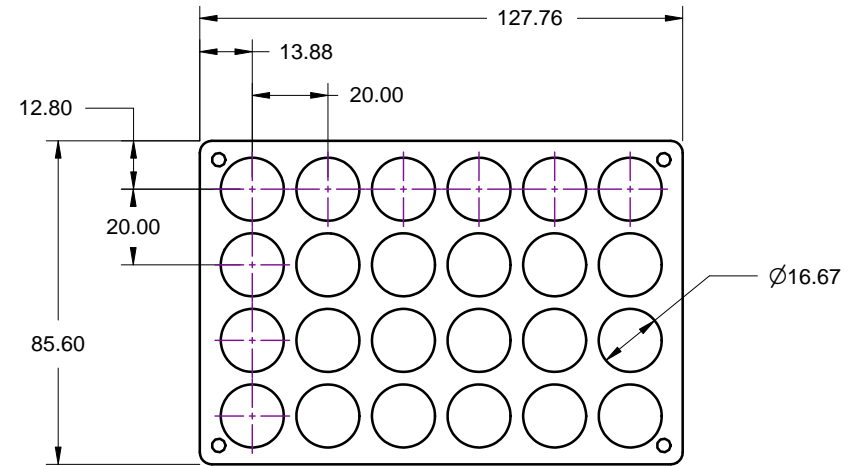

## A000260 - Tube Rack 16mm for Tubes 16 x 100 mm

Top View

PROPRIETARY AND CONFIDENTIAL				ALPAQUA ENGINEERING, LLC	
REV.	DATE	NAME	TITLE: <b>Tube Rack 16 mm</b>		
	012812	OS	SUBASM:		
THE INFORMATION CONTAINED IN THIS DRAWING IS THE SOLE PROPERTY OF ALPAQUA ENGINEERING, LLC AND/OR ITS SUCCESSORS ("OWNERS"). ANY REPRODUCTION IN PART OR AS A WHOLE WITHOUT THE WRITTEN PERMISSION OF THE OWNERS IS PROHIBITED.			SIZE: <b>A</b> DWG. NO.: <b>A000260-WS</b>		
COMMENTS:			SCALE: <b>1:2</b>	SHEET: <b>1 of 1</b>	