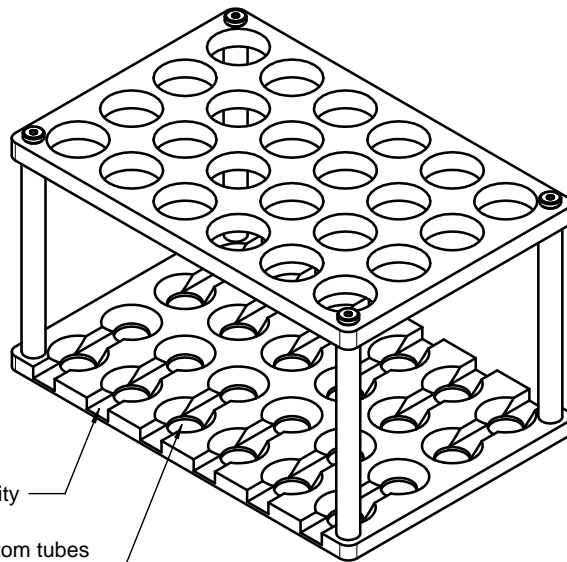

## A000260 - Tube Rack 16mm for Tubes 16 x 100 mm

Top View

PROPRIETARY AND CONFIDENTIAL				ALPAQUA ENGINEERING, LLC	
REV.	DATE	NAME	TITLE: <b>Tube Rack 16 mm</b>		
	012812	OS	SUBASM:		
THE INFORMATION CONTAINED IN THIS DRAWING IS THE SOLE PROPERTY OF ALPAQUA ENGINEERING, LLC AND/OR ITS SUCCESSORS ("OWNERS"). ANY REPRODUCTION IN PART OR AS A WHOLE WITHOUT THE WRITTEN PERMISSION OF THE OWNERS IS PROHIBITED.			SIZE: <b>A</b> DWG. NO.: <b>A000260-WS</b>		
COMMENTS:			SCALE: <b>1:2</b>	SHEET: <b>1 of 1</b>	