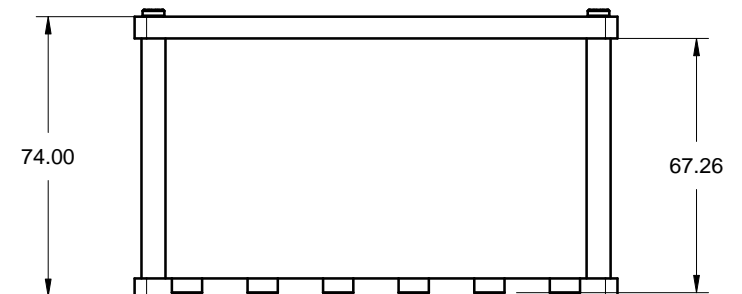

## A000260 - Tube Rack 16mm for Tubes 16 x 100 mm

Top View

PROPRIETARY AND CONFIDENTIAL				ALPAQUA ENGINEERING, LLC	
REV.	DATE	NAME	TITLE: <b>Tube Rack 16 mm</b>		
	012812	OS	SUBASM:		
THE INFORMATION CONTAINED IN THIS DRAWING IS THE SOLE PROPERTY OF ALPAQUA ENGINEERING, LLC AND/OR ITS SUCCESSORS ("OWNERS"). ANY REPRODUCTION IN PART OR AS A WHOLE WITHOUT THE WRITTEN PERMISSION OF THE OWNERS IS PROHIBITED.			SIZE: <b>A</b> DWG. NO.: <b>A000260-WS</b>		
COMMENTS:			SCALE: <b>1:2</b>	SHEET: <b>1 of 1</b>	